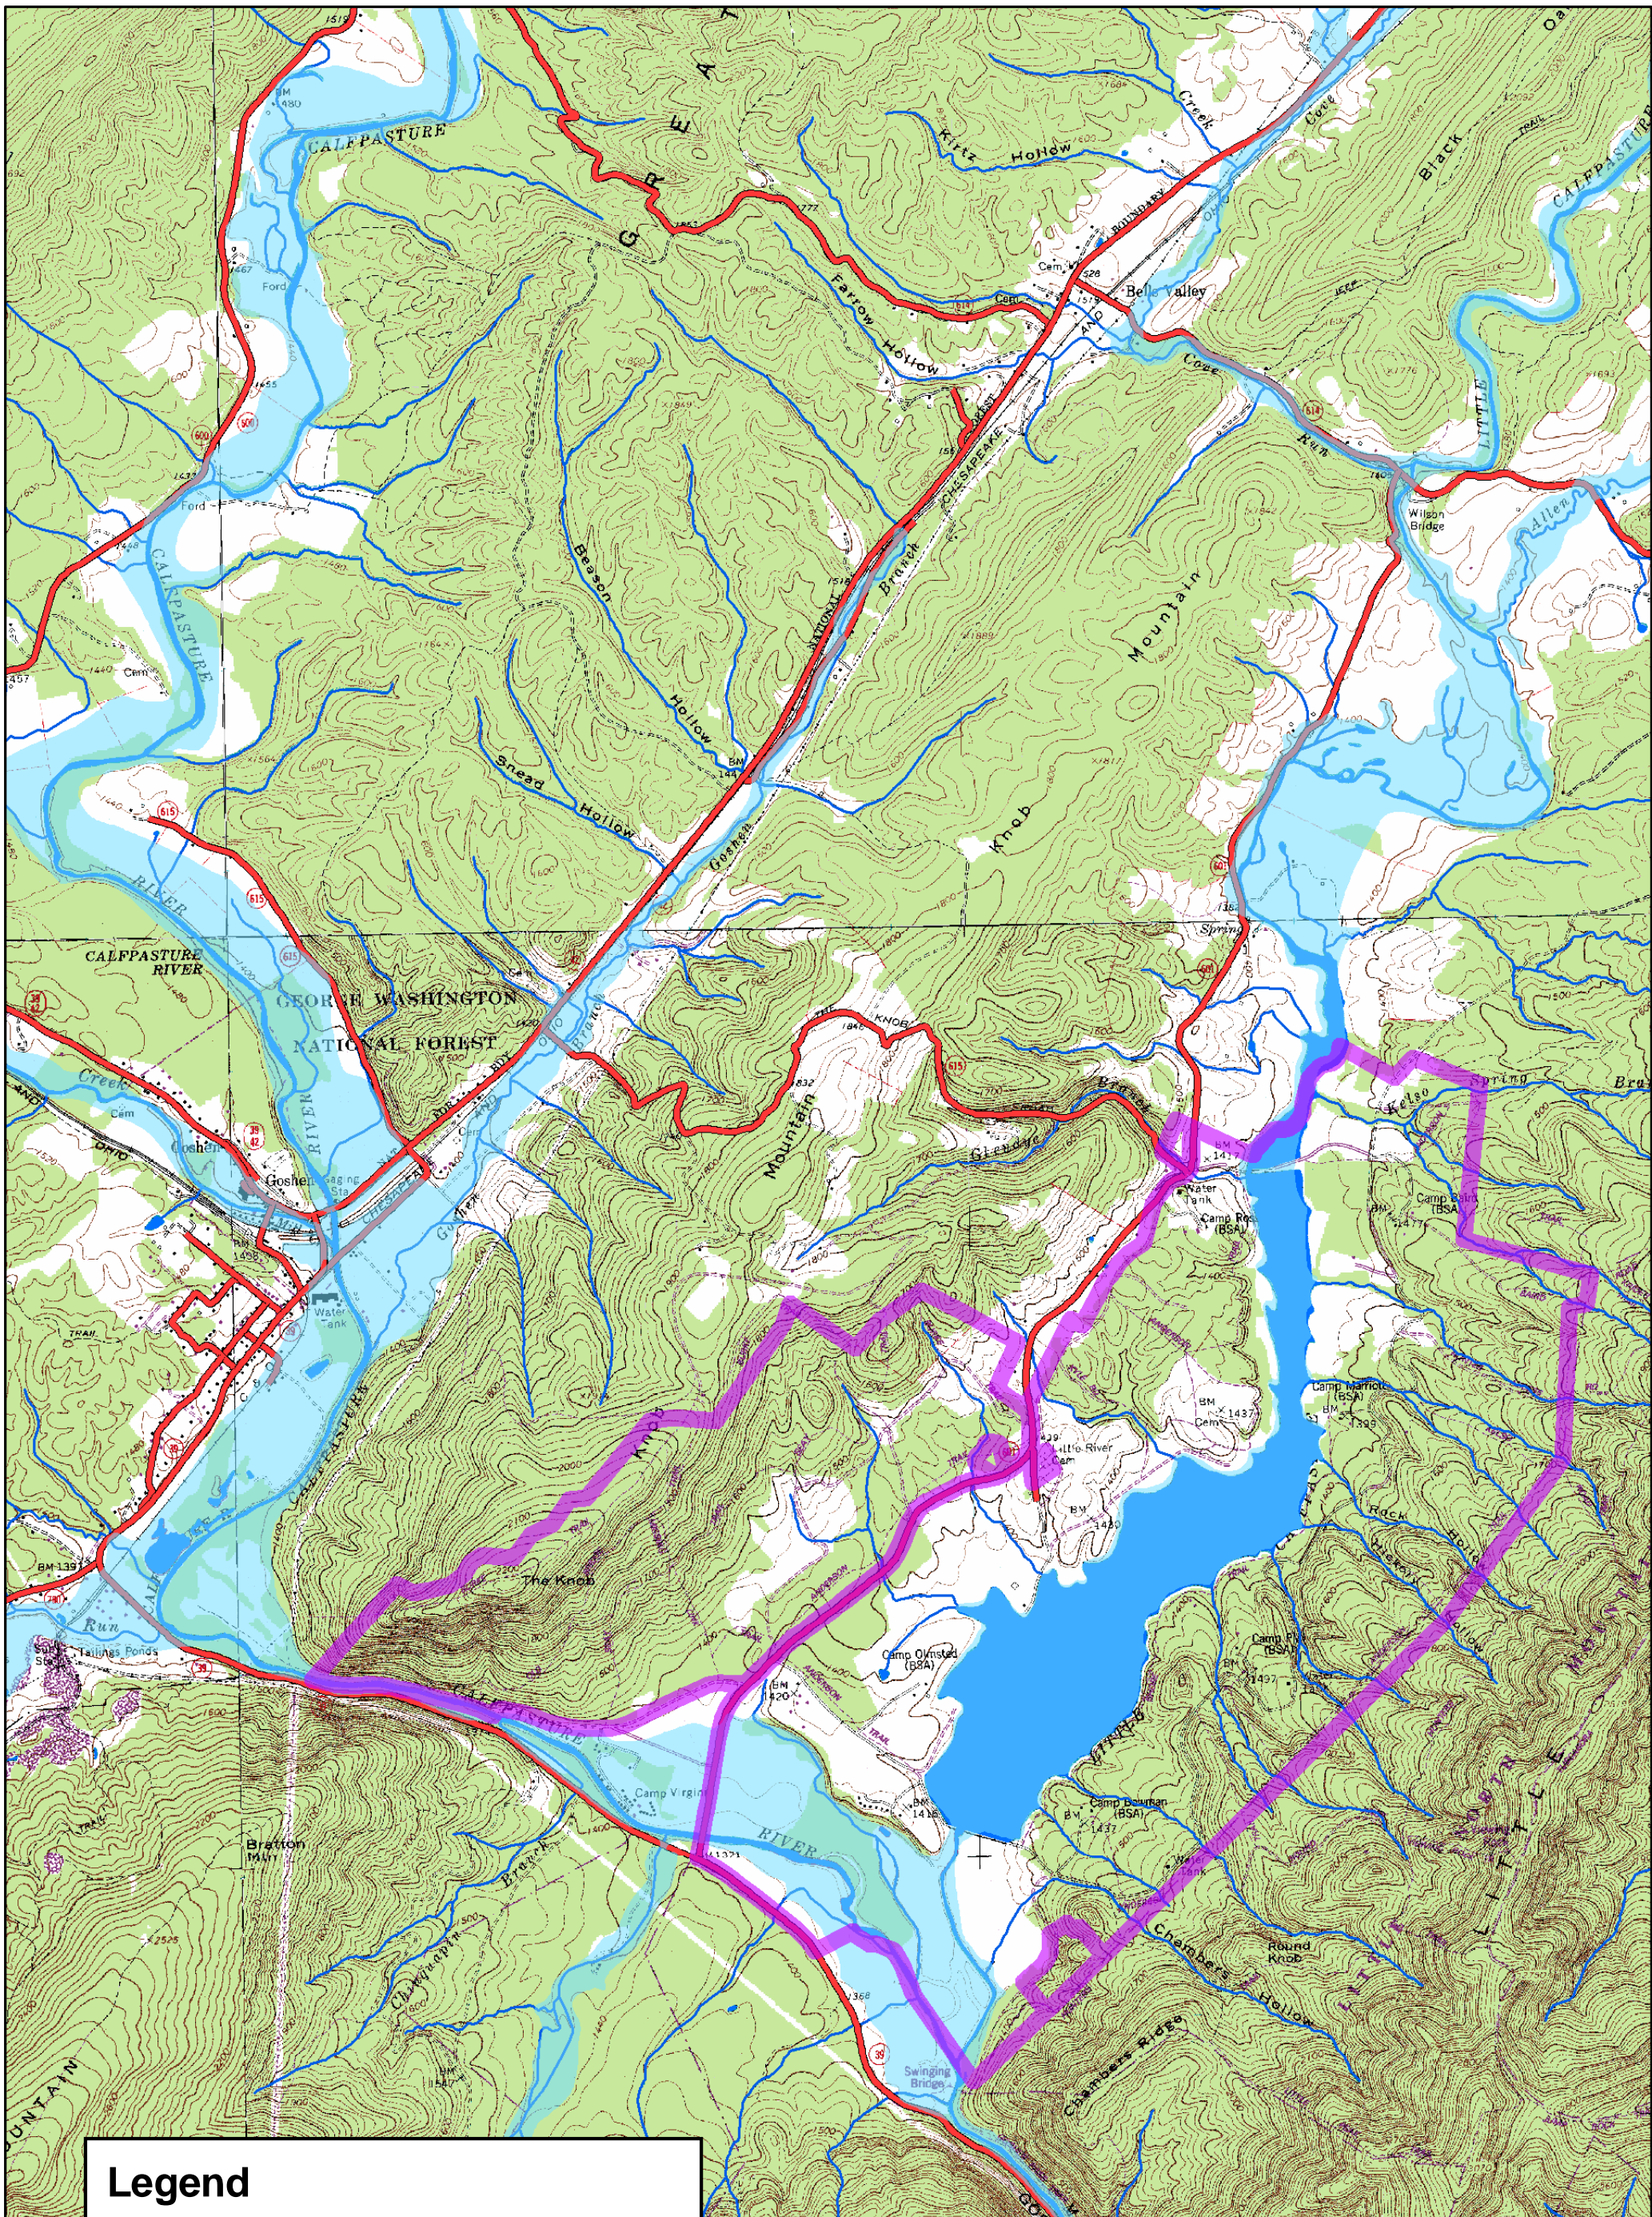

Goshen Boy Scout Camp - Flooding and Evacuation

Legend

-  Boy Scout Lands
-  Virginia Q3 floodplains zones A or AE
-  VDOT_roads

0 0.25 0.5 1 1.5 2 Miles